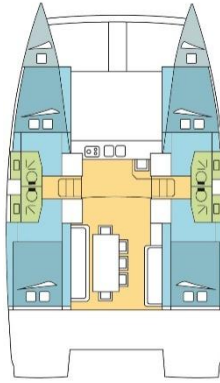

Model:2019
 Length: 12.50m
 Beam: 6.72m
 Cabins: 4+2
 WC: 4
 Berths: 12
 Engine: Yanmar
 Power:2x40HP
 Fuel capacity: 400lt
 Water capacity: 800lt

EQUIPMENT

Sailing
Furling Genoa
Battened main sail

Safety
Life raft
Life jacket
EPIRB
Safety belts
Fire extinguishers
Flares kit
First aid
Emergency tiller
Fog horn
Wire cutter
Buoys with Floating light

Deck
Electric Anchor winch
Spare anchor with chain
Seat cushion
Dinghy
Outboard motor
Folding gangway
Bathing Ladder
Hot & Cold cockpit shower

Solar panel
Electrical winch for mainsail

Electronics - Navigation
GPS Plotter inside
GPS Plotter on cockpit
Depthsounder
Auto Pilot
VHF
Wind Instruments
CD Radio
USB player
Cockpit speaker
Barometer